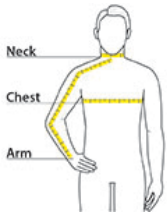

	S	M	L	XL	2XL	3XL
Chest	44	48	52	56	59	62
Body Length at Back	30 1/4	30 1/2	30 3/4	31 1/8	31 1/2	31 3/4

Chest: Measured across the chest one inch below armhole when laid flat.

Body Length at Back: Measured from high point shoulder to finished hem at back.

SIZE CHARTS

	S	M	L	XL	2XL	3XL	4XL	5XL	6XL
Chest	34 1/2-38	38 1/2-42	42 1/2-46	46 1/2-50	50 1/2-53	53 1/2-56	56 1/2-59	59 1/2-62	62 1/2-65
Neck	13 5/8-14 1/2	14 5/8-15 1/2	15 5/8-16 1/2	16 5/8-17 1/2	17 5/8-18 1/2	18 5/8-19 1/2	19 5/8-20 1/2	20 5/8-21 1/2	21 5/8-22 1/2

SPEC SHEET + MEASUREMENTS

Red Kap® Short Sleeve Ripstop Crew Shirt. SY20

HOW TO MEASURE

Neck Measure around the fullest part of the neck at the base.
Chest Width Measure under the arm and around the fullest part of the chest with arms down, keeping tape horizontal. **Arm** Place hand on hip. Start at the center of the back of the neck and measure across the shoulder, to the elbow, and then down to the wrist.